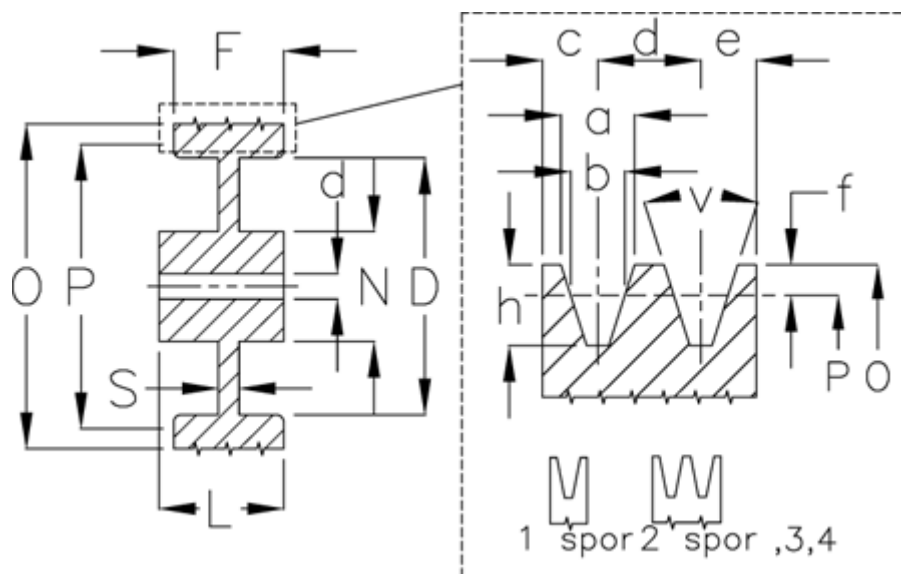

Article number: 60410222401

Description: V-belt pulley, no bore C 224/1

Measures

D	= 168	S	= 16
d	= 20	Type	= C
F	= 34.0		
L	= 50		
N	= 86		
Number of ribs	= 1		
O	= 233.6		
P	= 224		